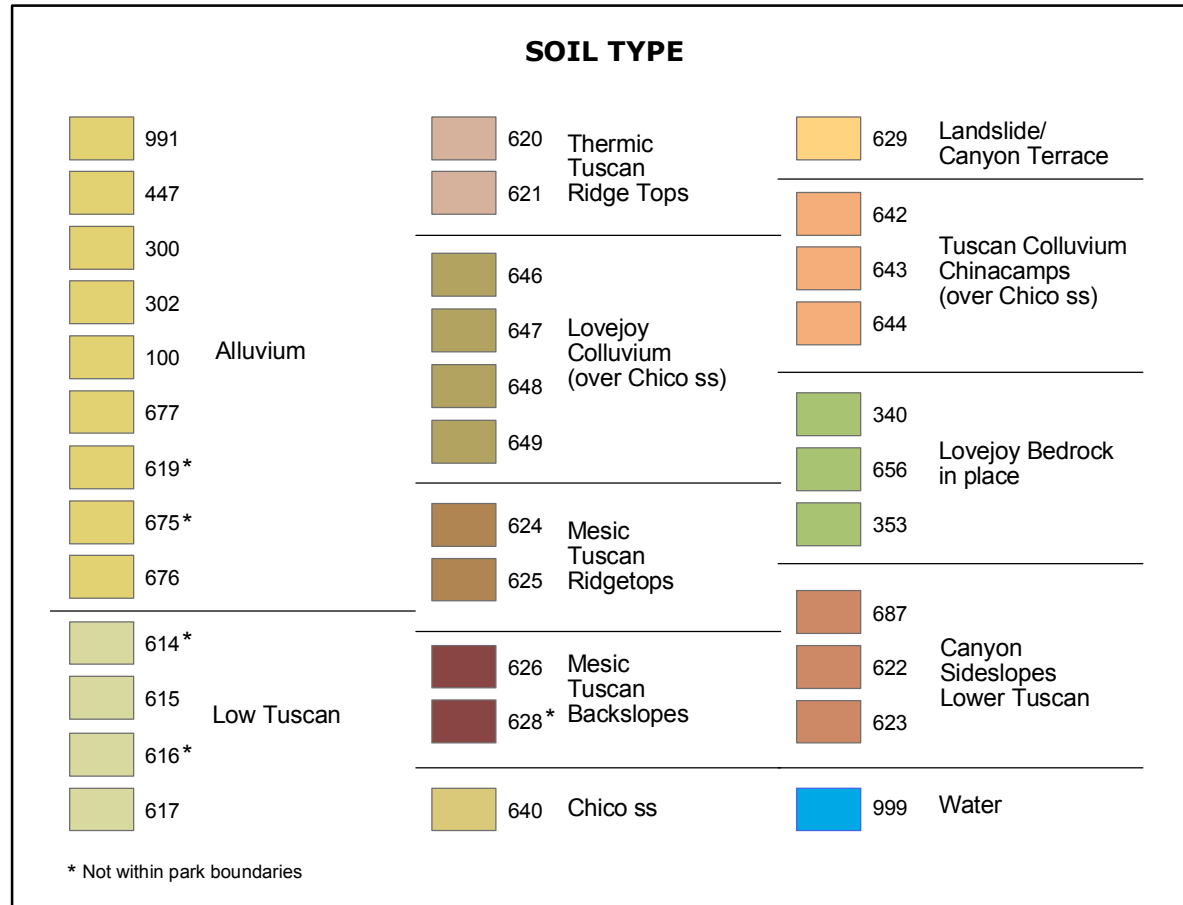

Upper Bidwell Park Soils

©2005 Judy Stolen, at Upstate CA Planning and GIS.
Data provided by Chico Soil Survey Office, Natural Resources Conservation Service.