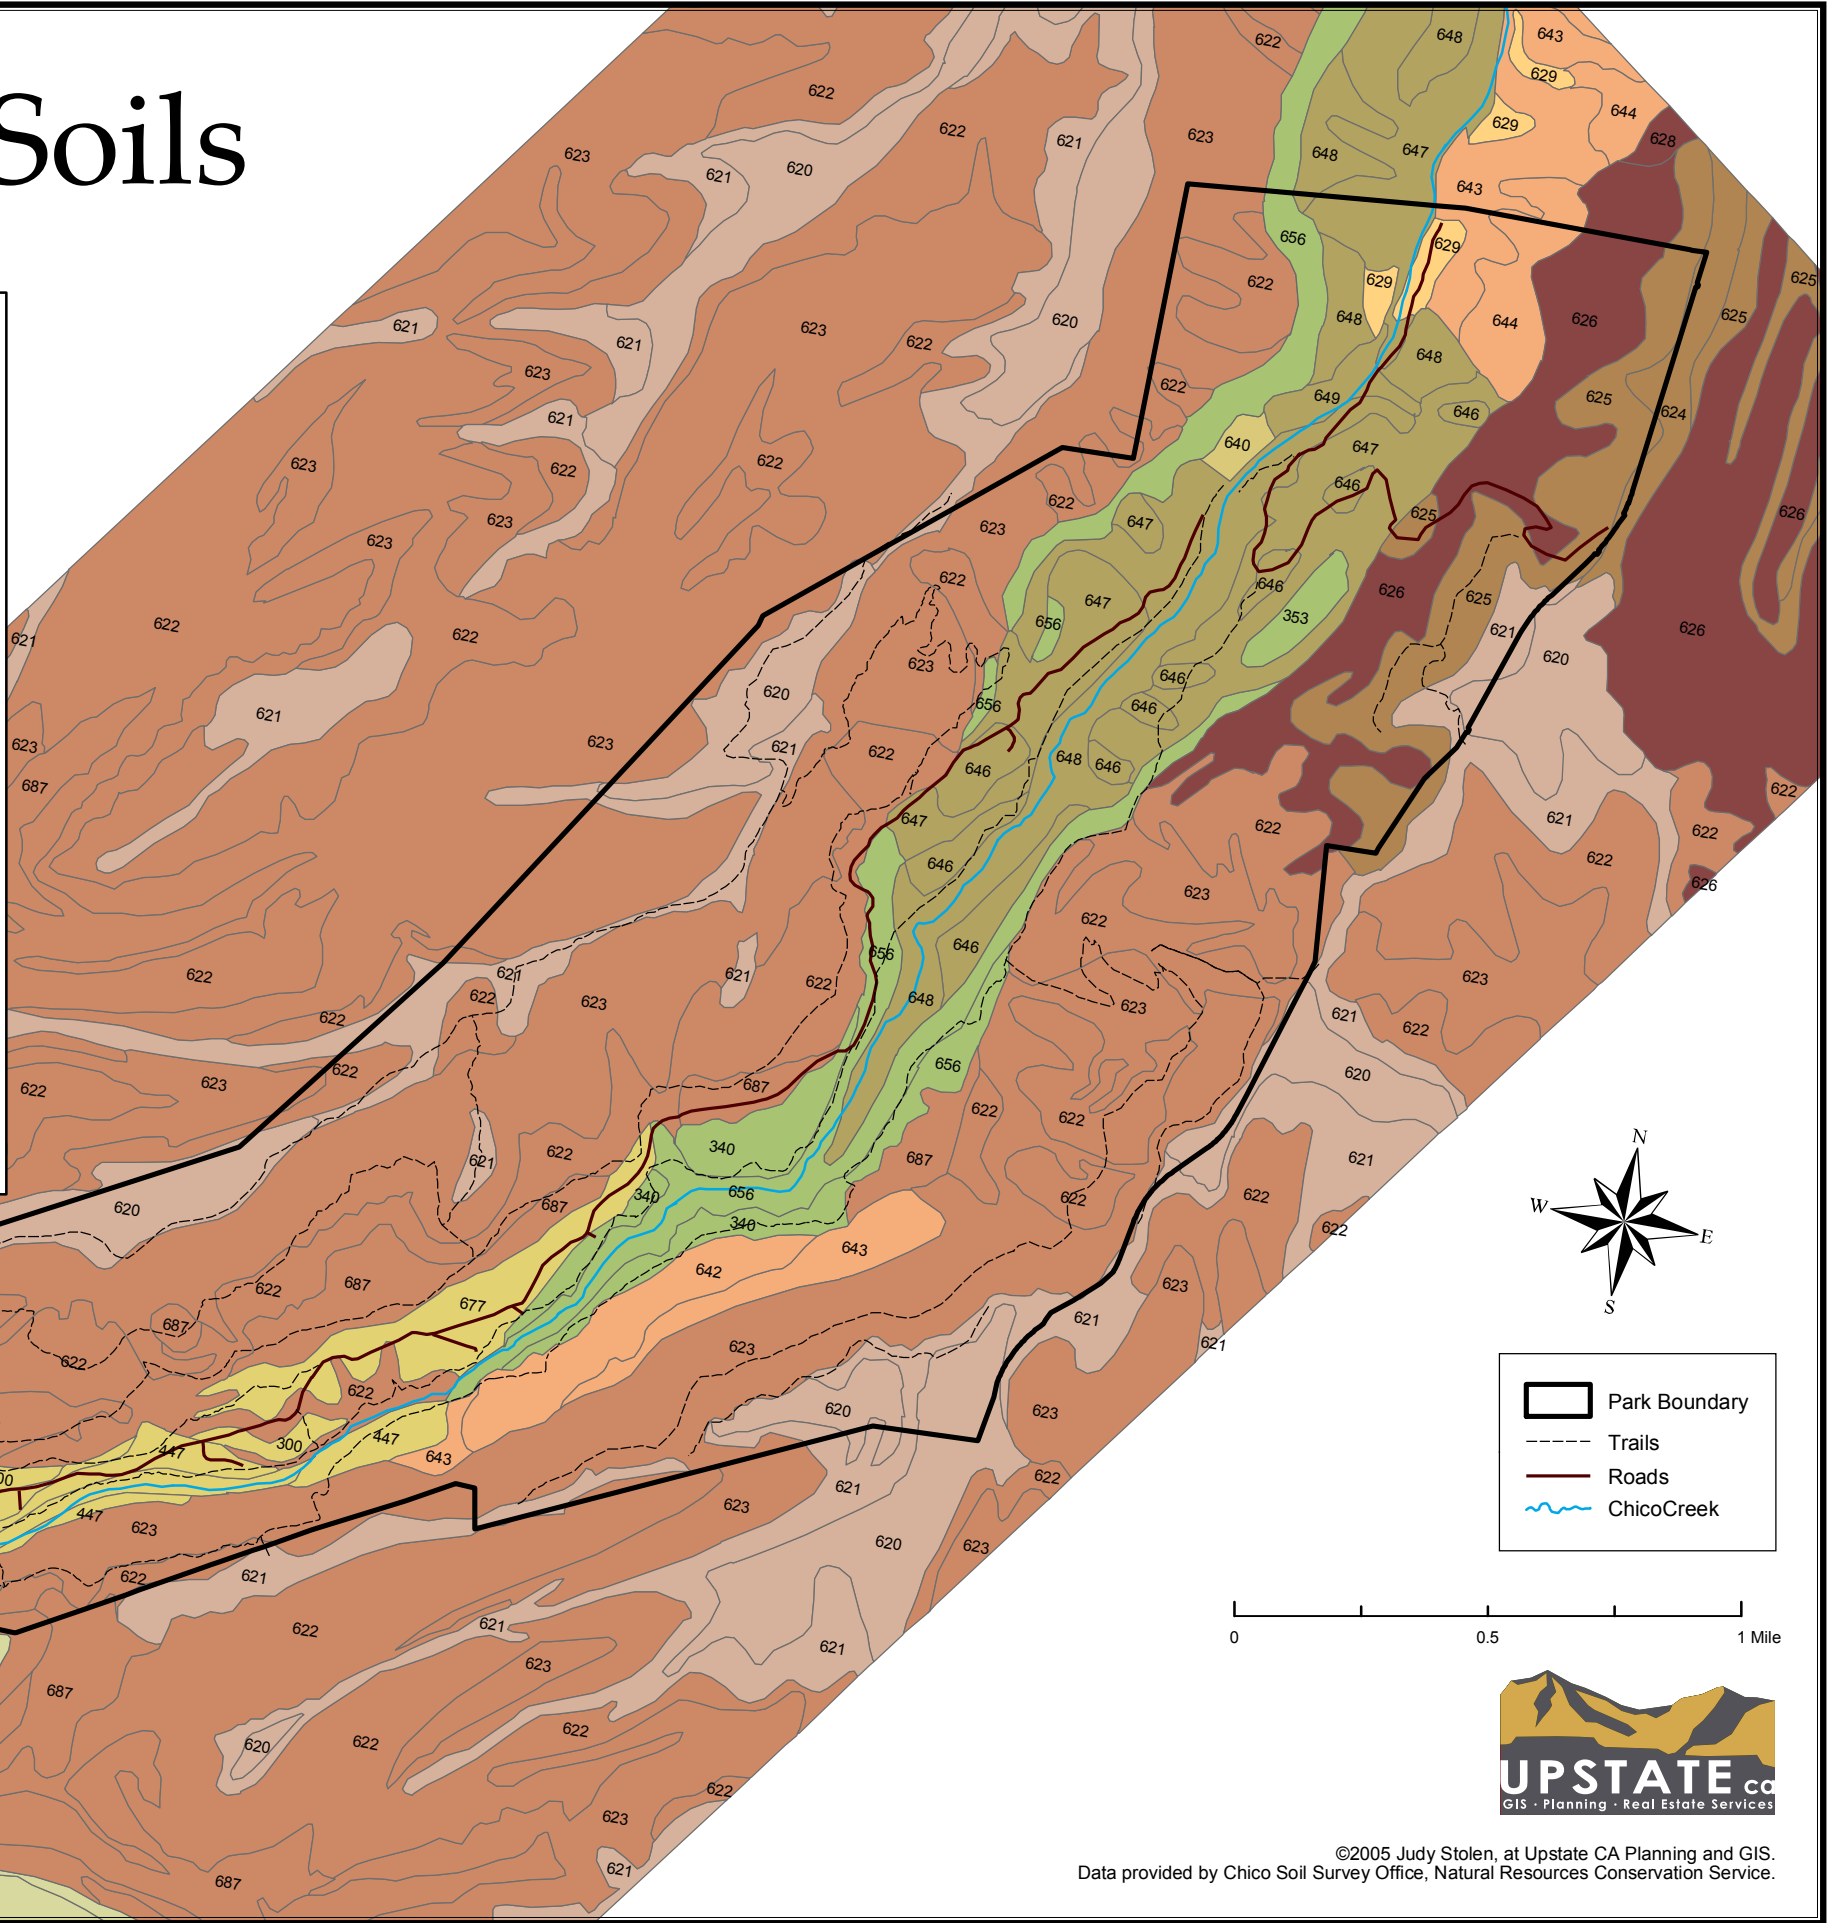

Upper Bidwell Park Soils

©2005 Judy Stolen, at Upstate CA Planning and GIS.
Data provided by Chico Soil Survey Office, Natural Resources Conservation Service.